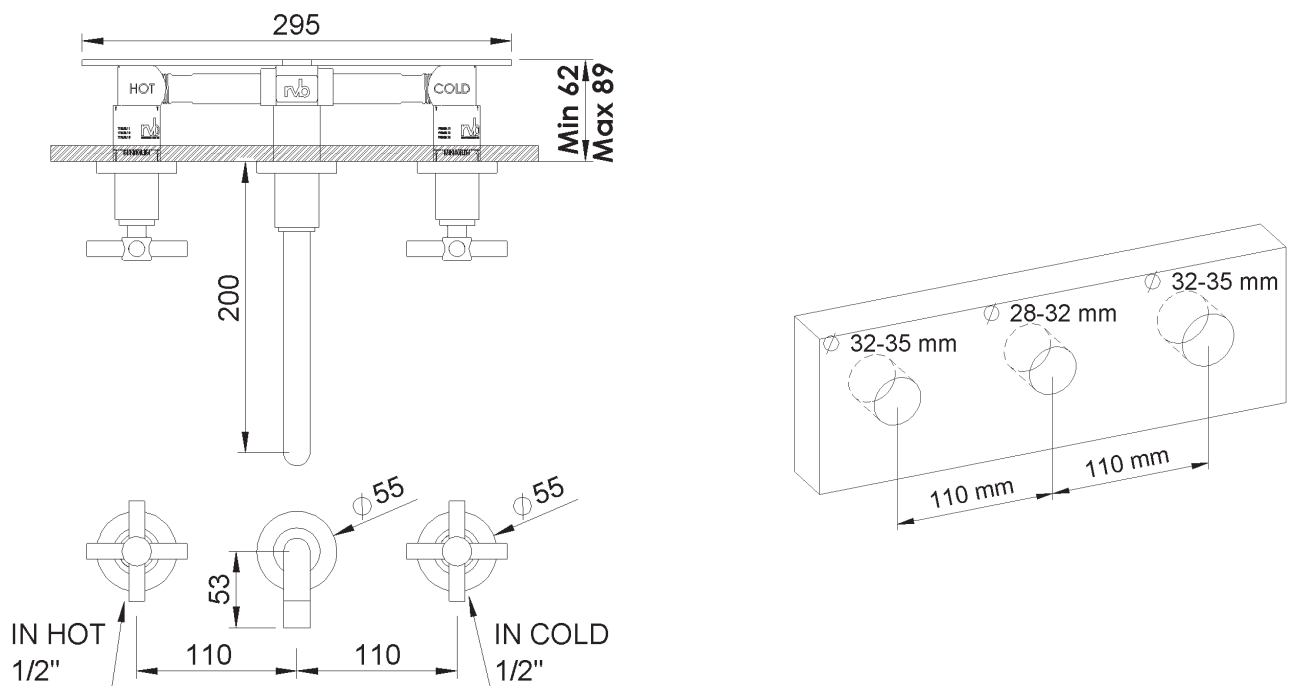

PRODUCT TECHNICAL SHEET

Collection : **SULLY**

Ref. : **4032.--.50**

Batterie lavabo murale 3 trous à encastrer

Inbouw 3-gats mengkraan voor wandmontage

Concealed wall-mounted 3-hole washbasin mixer

Picture

Product details

Weight : 4,3 kg

Flow at 3 bar : Restricted 7 l/min

Internal mechanism : Ceramic valve 1/4 turn

Technical drawing

RB0.V01